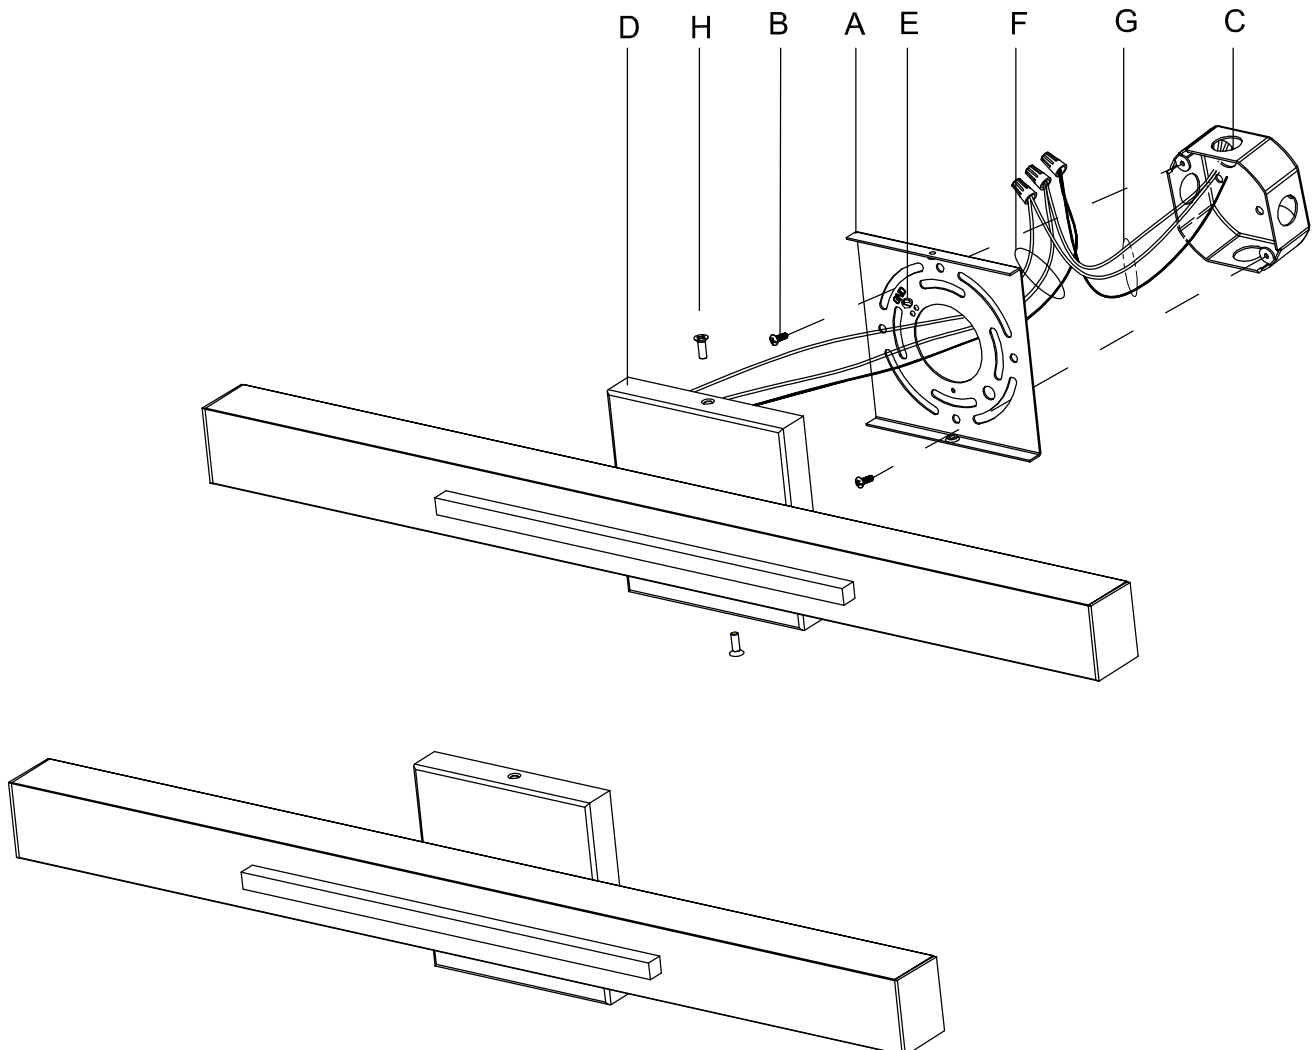

CAUTION: Read instructions carefully and turn electricity off at main circuit breaker panel before beginning installation.

710052

WARNING - If any Special Control Devices are used with this Fixture, Follow the Instructions Carefully to assure full compliance with N.E.C. requirements. If there are any questions, contact a Qualified Electrical Contractor.

CAUTION - All glass is fragile, use care when handling Glass component(s) and or Lamp(s).

CANOPY MOUNTING & WIRE CONNECTION ASSEMBLY STEPS:

1. E → A
2. A, B → C
3. F → G
4. D, H → A

**B, C & G
 (NOT FURNISHED)
 (NO INCLUIDA)
 (NON FOURNIE)**