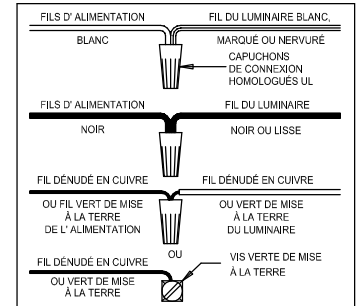

Instructions d'Assemblage et Installation

MISE EN GARDE: Lire les instructions avec soin et couper le courant au disjoncteur central avant de commencer l'installation.

AVERTISSEMENT - S'il y a d'autres mécanismes régulateurs qui s'emploient avec ce dispositif, suivre soigneusement les instructions pour satisfaire aux exigences NEC. Si vous avez des questions, consulter un électricien qualifié.

AVERTISSEMENT - Ce produit contient des composants chimiques qui selon L'état de Californie provoquent un cancer, des infirmités de naissance et (ou) du mal au système reproductif. Il faut laver les mains soigneusement après avoir installé, manipulé, nettoyé, ou autrement touché ce produit.

MISE EN GARDE - Le verre est toujours fragile; maniez le(s) composant(s) et/ou l' (les) ampoule(s) avec prudence.