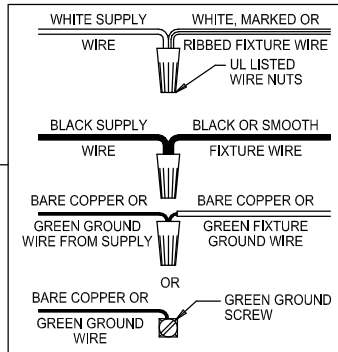

CAUTION: Read instructions carefully and turn electricity off at main circuit breaker panel before beginning installation.

710052

WARNING - If any Special Control Devices are used with this Fixture, Follow the Instructions Carefully to assure full compliance with N.E.C. requirements. If there are any questions, contact a Qualified Electrical Contractor.

CAUTION - All glass is fragile, use care when handling Glass component(s) and or Lamp(s).

CANOPY MOUNTING & WIRE CONNECTION ASSEMBLY STEPS:

1. E → A
2. A, B → C
3. F → G
4. D, H → A

**B, C & G
 (NOT FURNISHED)
 (NO INCLUIDA)
 (NON FOURNIE)**